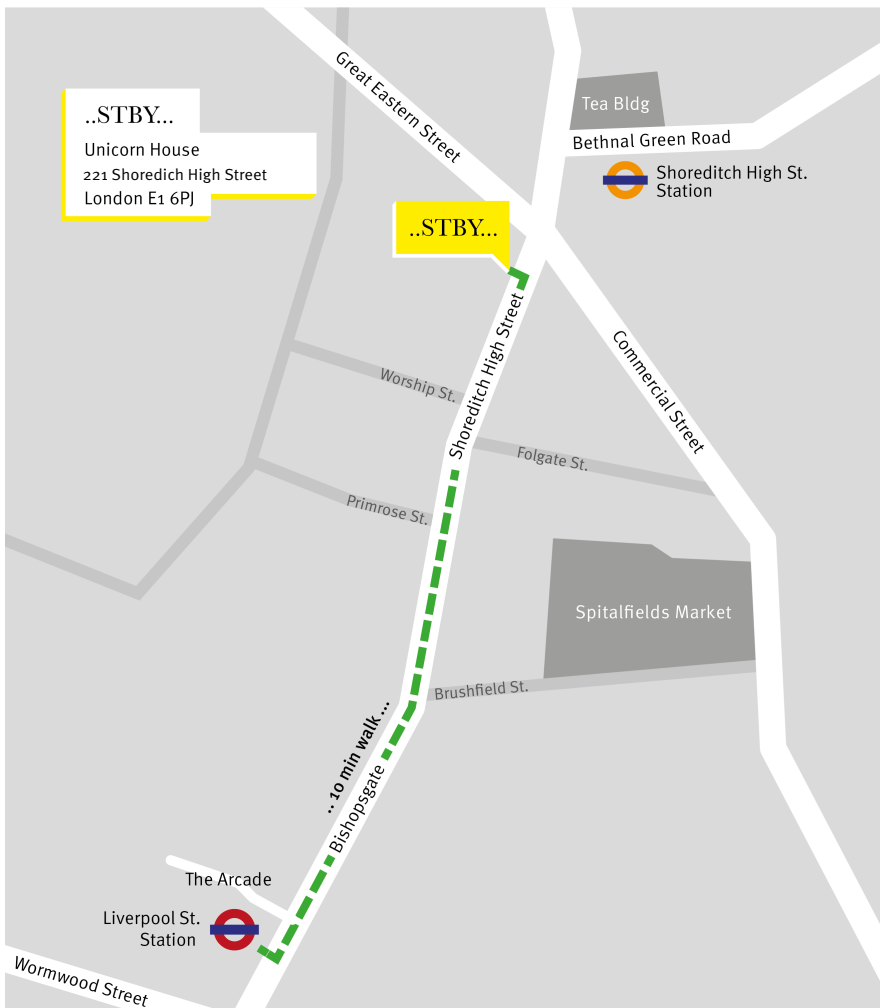

You are most welcome to visit our office in London

We strongly suggest you use public transport. We're accessible both via the underground and overground lines with the closest stations being Liverpool street station for the Central line and Shoreditch High street for the Overground.

From Liverpool street station:

- Take the tube to Liverpool Street Station and exit the station onto Bishop's Gate.
- Turn left and follow Bishop's Gate up for about 450 meters, till you reach the junction between Shoreditch High Street and Commercial Street.
- You will see a grey building, called Unicorn House, on your left, with our sign outside the glass door.
- Press the buzzer for STBY and we'll let you in.