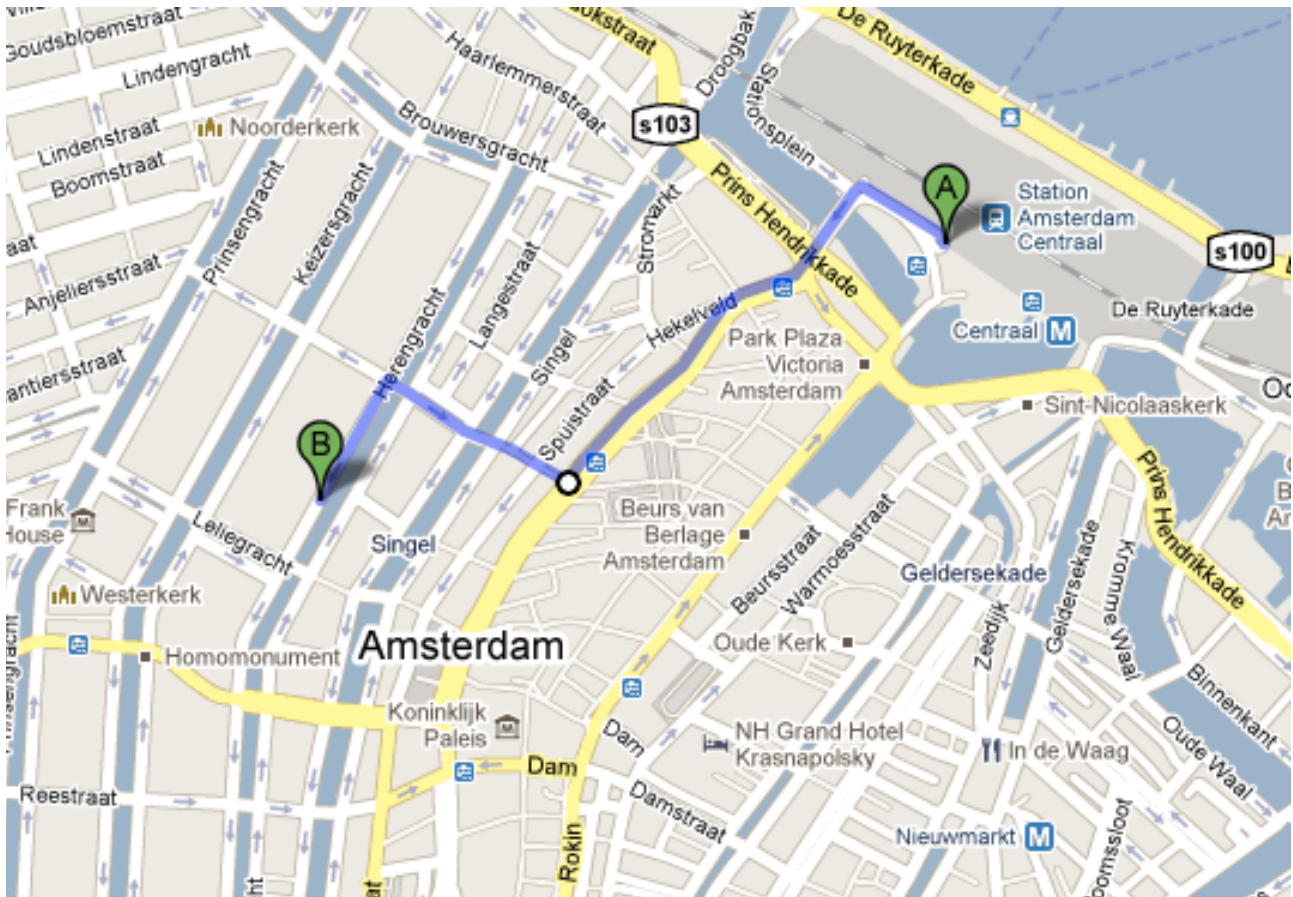

## You are most welcome to visit our office in Amsterdam

Our studio is in the Spaces building on the Herengracht. A vibrant hub for the local creative industry. The exact address is: Studio 3.1, Spaces Building, Herengracht 124, 1015 BT Amsterdam.

If the weather permits, we suggest to just walk from Central Station. This is only 10 minutes, and a nice walk. The best way to reach us by public transport is to take tram 1, 2, 5, 13 or 17 from Amsterdam Central Station. It is a five minute ride to the stop at 'Nieuwzijdsloot' (second stop). For the Herengracht you then need to walk another a few more minutes, as indicated below.

Below a picture of the building for easy recognition across the canal. Don't forget to cross the bridge!