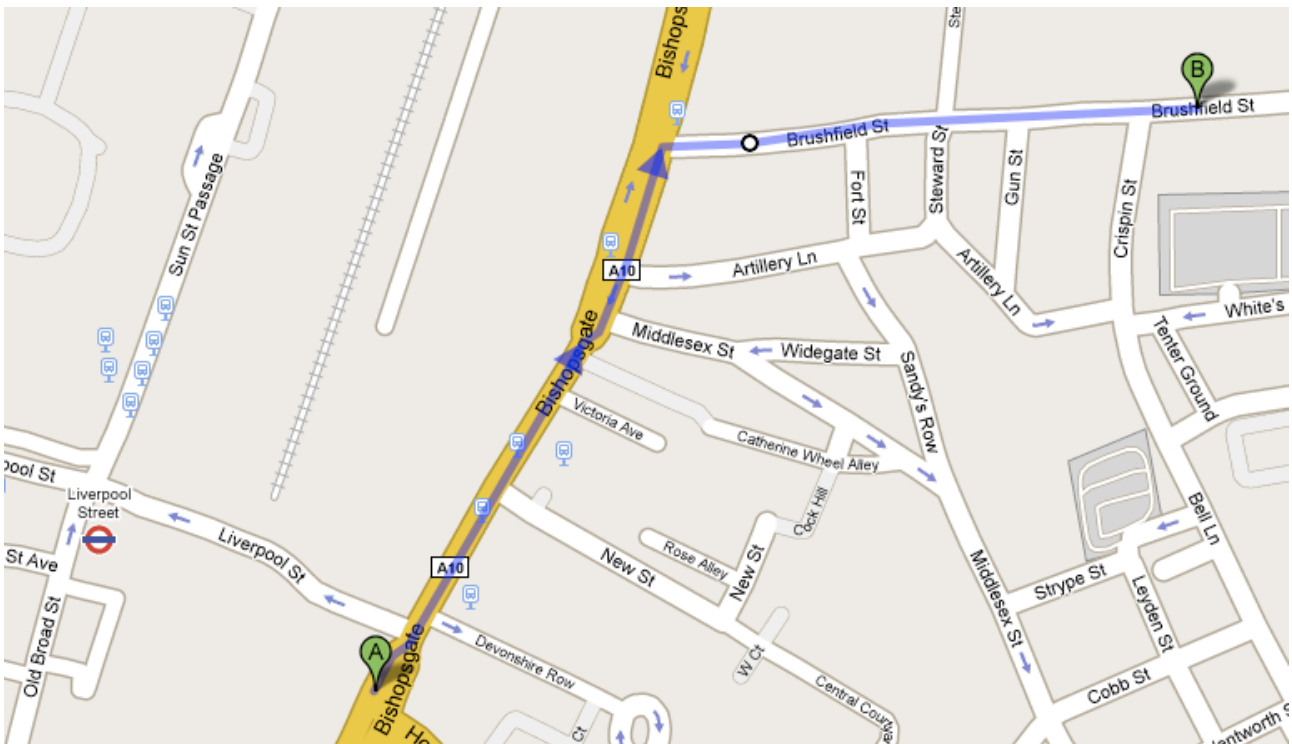

## You are most welcome to visit our office in London

We strongly suggest you to come by public transport:

- Take the tube to Liverpool Street Station and exit the station on Bishop's Gate.
- Turn left and follow Bishop's Gate up for about 100 meters.
- Cross the street at the traffic lights opposite the RBS bank and enter Brushfield Street.
- 100 meter down Brushfield Street on your right hand side, you'll find the London Fruit and Wool Exchange. Our office is in this building. Look out for the name of the building above the entrance.
- Ask the doorman to show you the way to studio 25.

### Our address:

Studio 25 London Fruit and Wool Exchange  
56 Brushfield Street  
London E1 6AA  
United Kingdom

Tel. +44 20 73 77 59 08